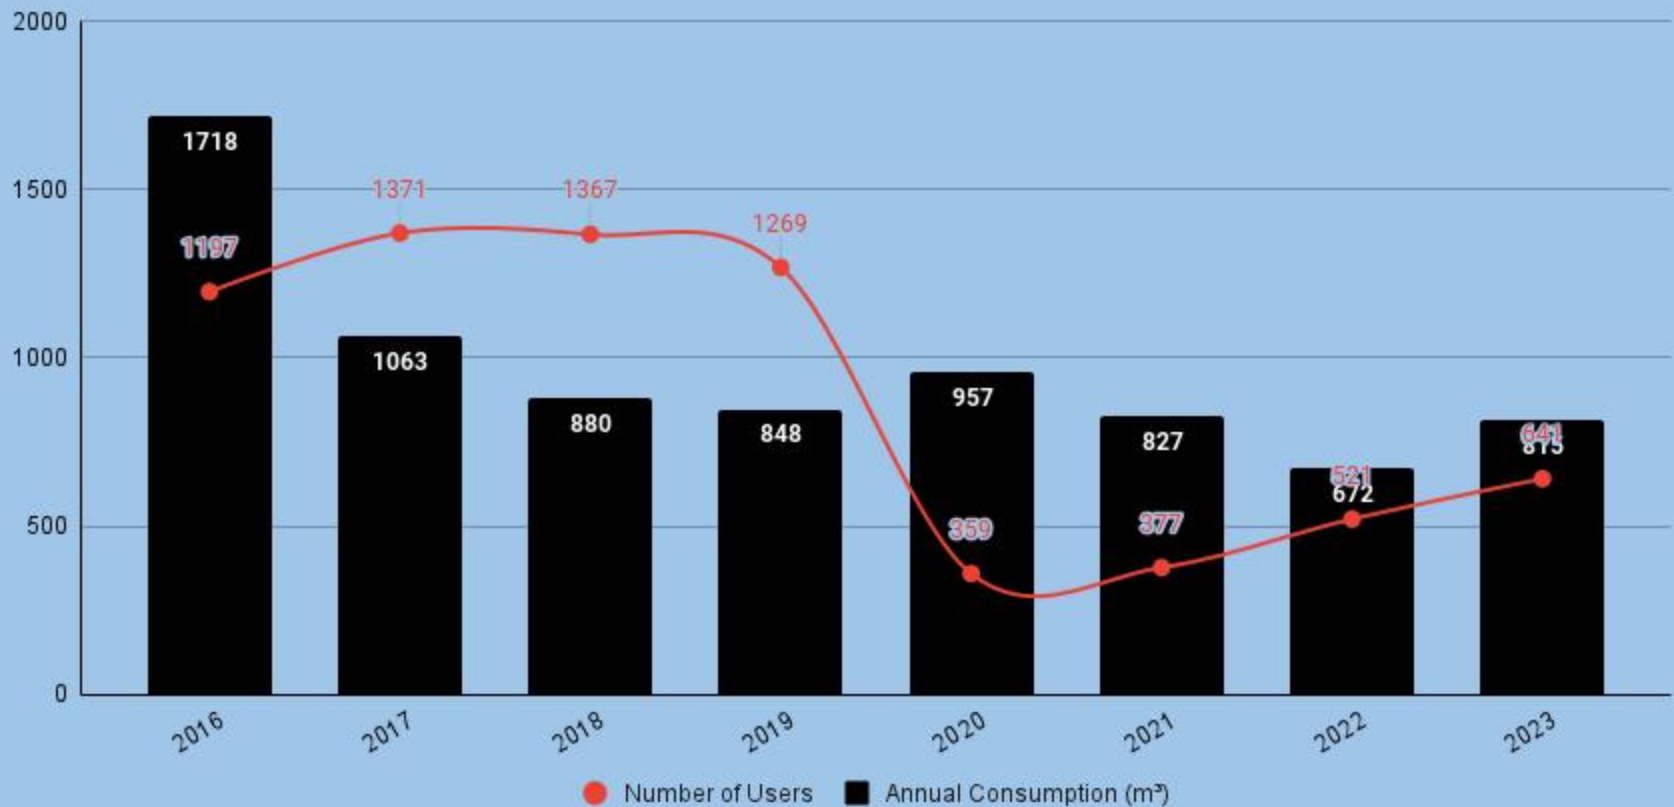

Total Waste by Type 2017-2023

Annual Waste Variation By Number of Users

Water Consumption Variation 2016 - 2023 (m³)

Electricity Consumption Variation 2016 - 2023 (kW/h)