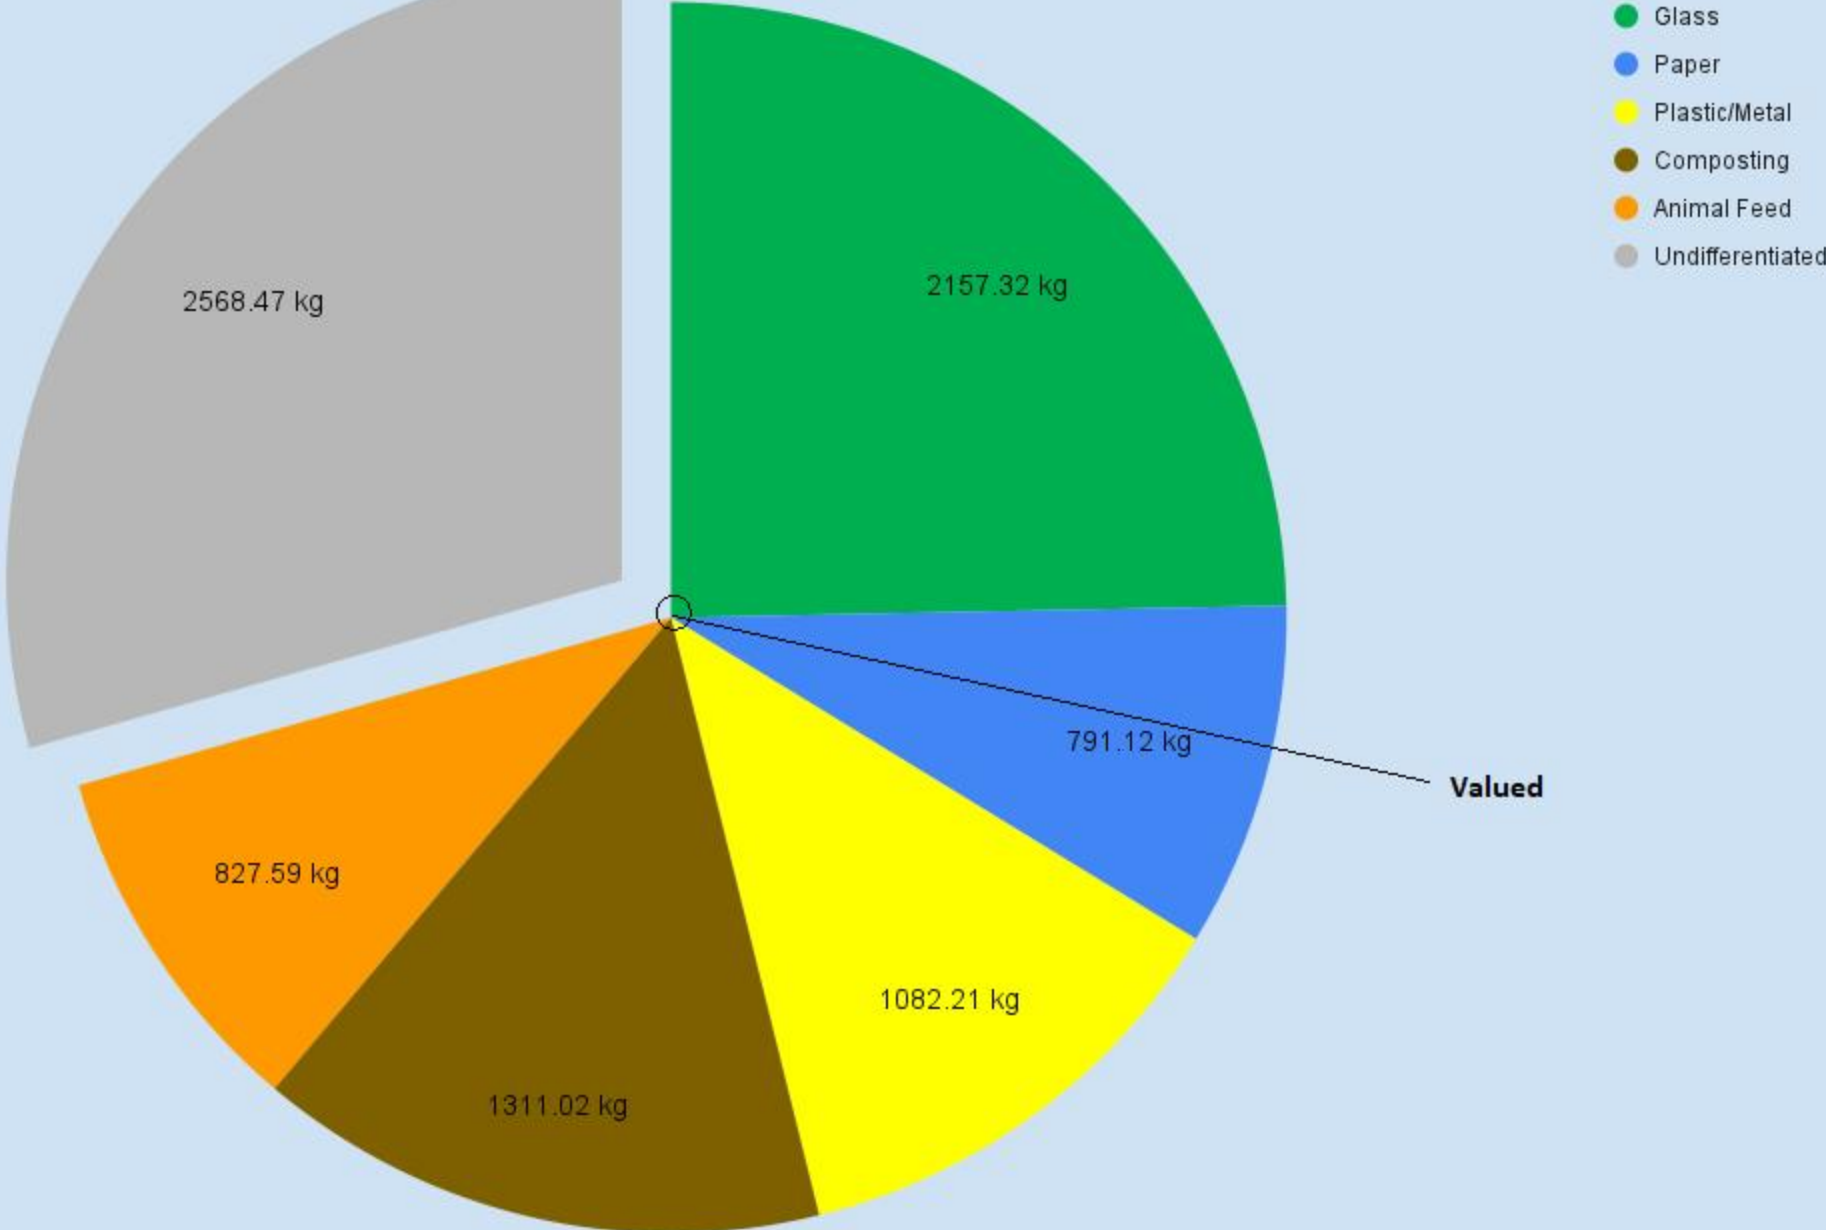

Total Waste by Type 2017-2023

Annual Waste Variation By Number of Users

Water Consumption Variation 2016 - 2023 (m³)

Electricity Consumption Variation 2016 - 2023 (kW/h)