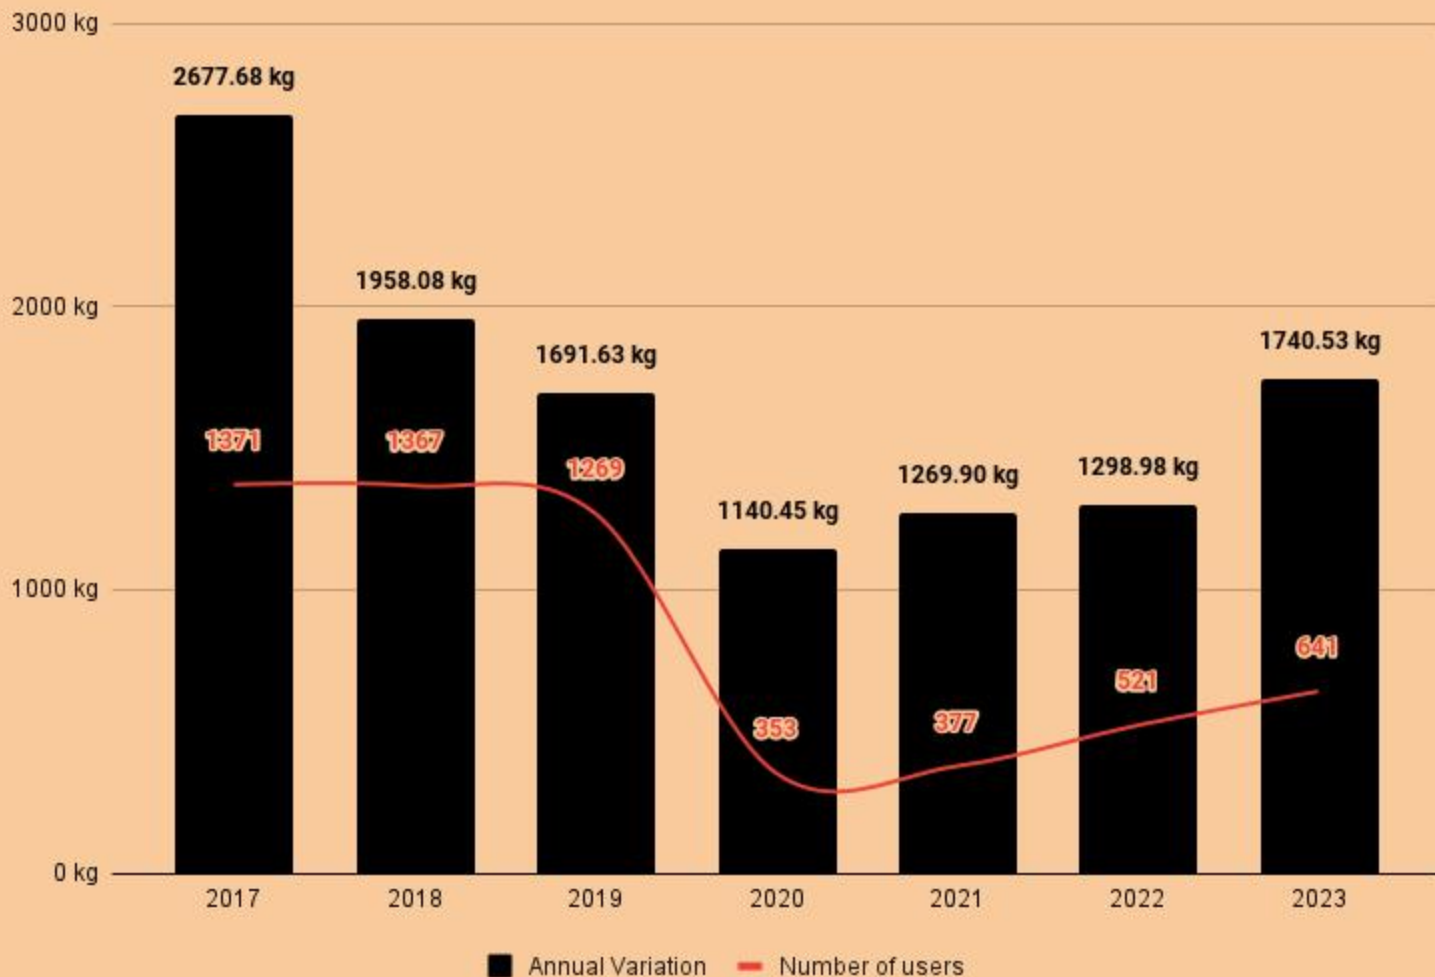

Total Waste by Type 2017-2023

Annual Waste Variation By Number of Users

Water Consumption Variation 2016 - 2023 (m³)

Electricity Consumption Variation 2016 - 2023 (kW/h)